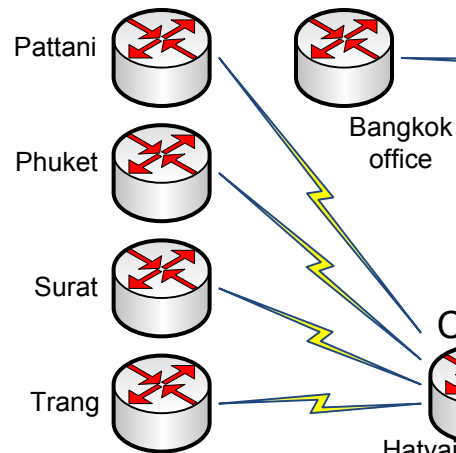

# PSU Campuses

VidyoDesktop users

School#1

- .1 – router
- .2 – UPS management
- .3 – IP phone
- .4 – VidyoRoom
- .5 - VidyoDesktop

10.127.255.0 /30

10.127.254.0 /30

School#2

10.127.255.4 /30